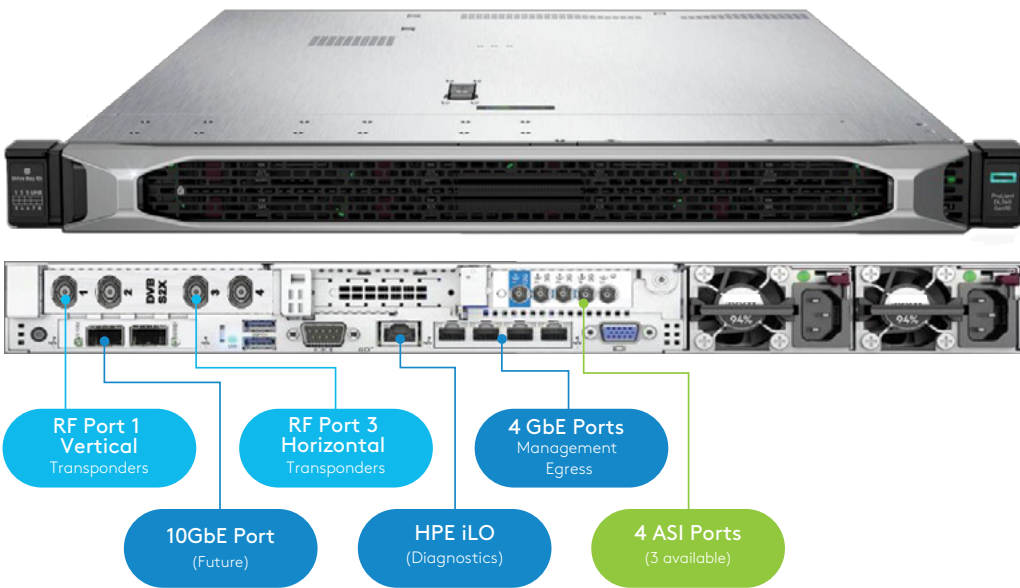

Solution overview

All channels transmitted as AVC and transcoded to MPEG-2 at the sites

XOS 7060

Find out more

James Toburen

Technical Account Manager

303.246.6529 | James_Toburen@cable.comcast.com

Harmonic